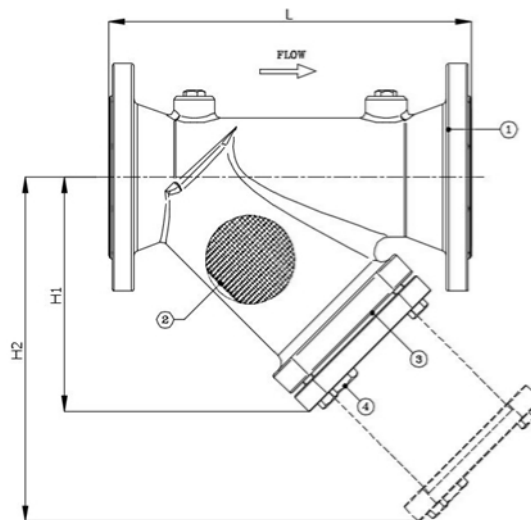

BV56-2360-PN16

Y-type strainer, flanged PN16, with perforated screen, with drain plug
 Face to Face Standard: EN-558-1 series 1 (DIN3202 F1)

Item Number	Belven Ref
56363300050	BV56-2360-PN16-DN050
56363300065	BV56-2360-PN16-DN065
56363300080	BV56-2360-PN16-DN080
56363300100	BV56-2360-PN16-DN100
56363300125	BV56-2360-PN16-DN125
56363300150	BV56-2360-PN16-DN150
56363300200	BV56-2360-PN16-DN200
56363300250	BV56-2360-PN16-DN250
56363300300	BV56-2360-PN16-DN300

DN/Size	H1	H2	L	Press.Cl.	Weight(kg)
DN50 (2")	130	220	230	PN16	8.90
DN65 (2 1/2")	177	310	290	PN16	14.40
DN80 (3")	197	345	310	PN16	17.10
DN100 (4")	228	395	350	PN16	28.00
DN125 (5")	271	450	400	PN16	41.50
DN150 (6")	327	580	480	PN16	50.50
DN200 (8")	390	650	600	PN16	119.50
DN250 (10")	541	910	730	PN16	191.50
DN300 (12")	641	1040	850	PN16	320.00

Item 1	Item 2	Item 3	Item 4
Body Material	Screen Material	Gasket Material	Plug Material
Cast iron : GG25 + Epoxy spray coating (internal and external)	Stainless steel : AISI 316	Aramid fibre	C15 steel